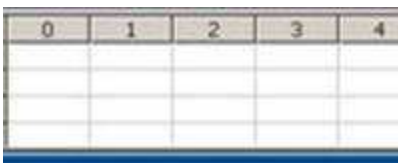

Stop

Slow

Begin

Before the second

After the second

End

The minutes of the time that

The hours of the time that

The channel of choice

The first player mode players Process:

Selection Date →→ Selection of channel →→ Choose small hours of video →→ Select minutes of video →→ Players

This can be broadcast simultaneously over the same time video.