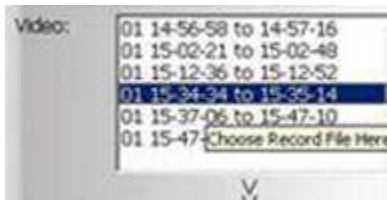

The second mode of play:

The choice of date: Representatives of red fonts are video

Screenshots

Open since definition video

Photo Show

Second playback mode switch

The channel of choice

All current video channel